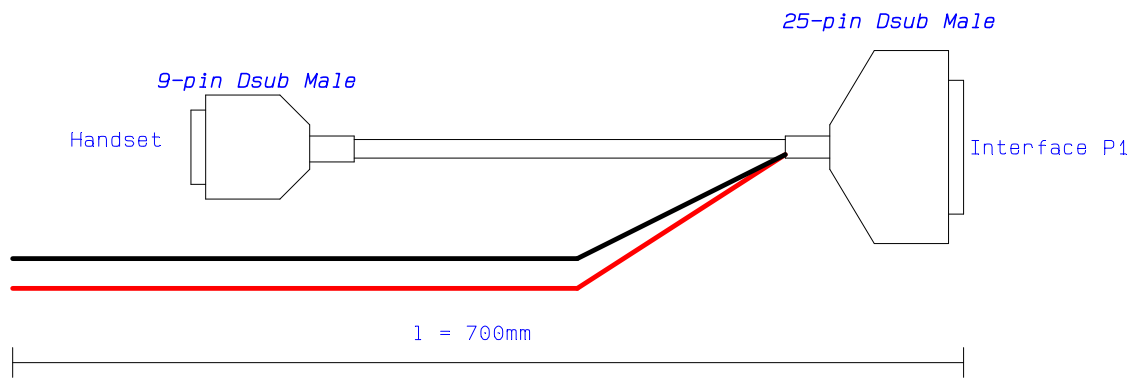

1 = 500mm

Connection Cable	Drawn by NEB	Page no 1
Document Cable drawing	Rev A	Date 20-09-04
For SAILOR RT5022	Nr <b>3276-05</b>	
<b>LS Elektronik AB</b>		