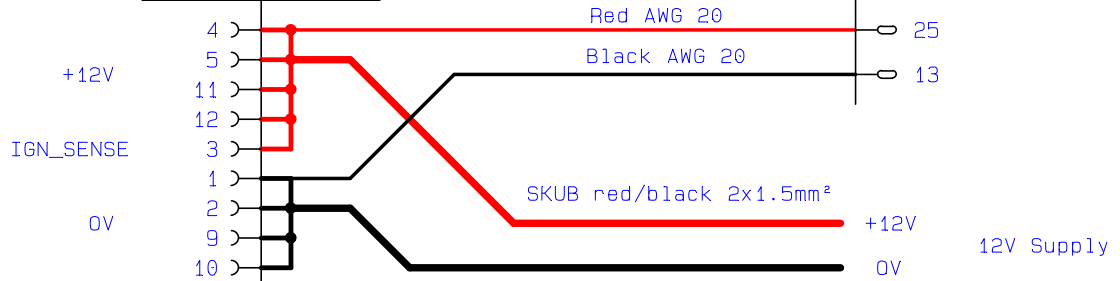

Sepura SRG3900 Tranceiver
15-pin High-Density Dsub Male

SRG3900 Controlhead
15-pin High-Density Dsub Female

15-pin Dsub Female

Cable Sepura SRG3900	Drawn by LST	Page no 1
Document Connection Cable	Rev P4	Date 20-06-18
	Nr	
LS Elektronik AB	3224-00	