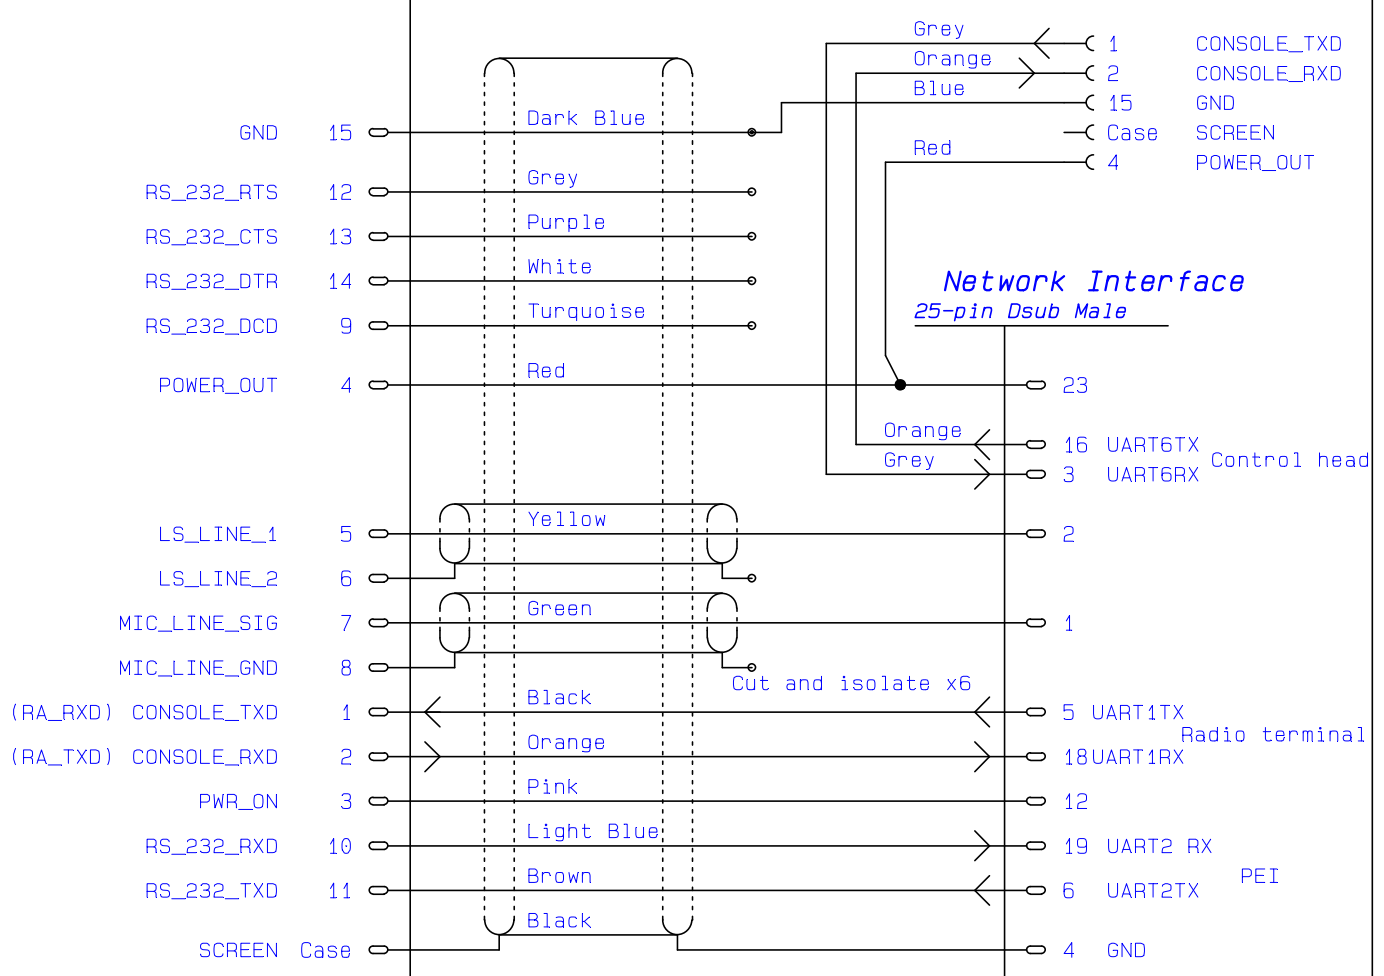

Sepura SRG3900 Tranceiver
15-pin High-Density Dsub Male

SRG3900 Controlhead
15-pin High-Density Dsub Female

15-pin Dsub Female

Cable Sepura SRG3900	Drawn by LST	Page no 1
Document Connection Cable	Rev P4	Date 20-06-18
	Nr	
LS Elektronik AB	3224-00	