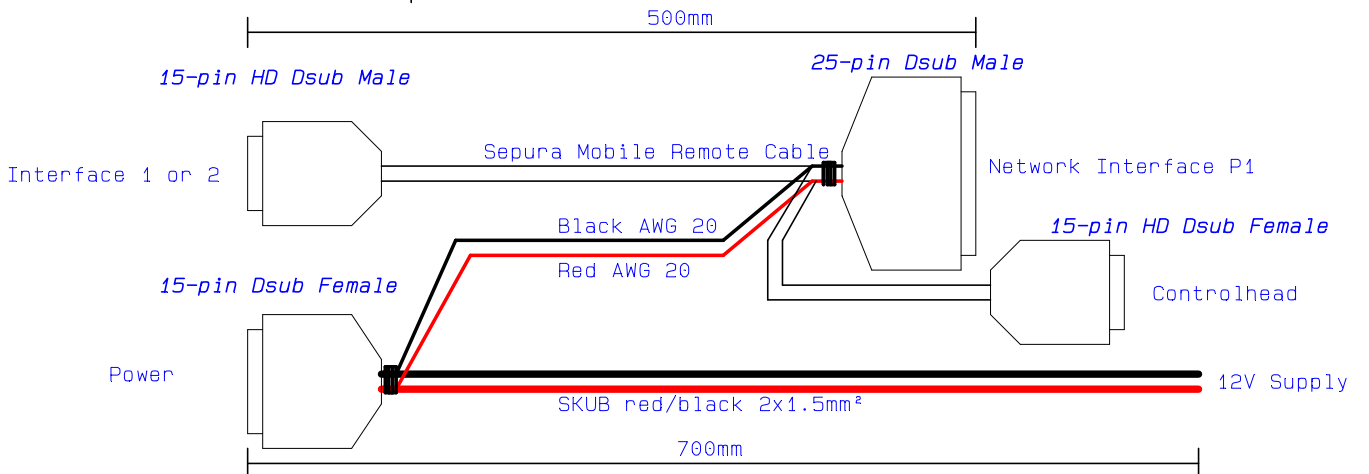

Sepura SRG3900 Tranceiver
15-pin High-Density Dsub Male

SRG3900 Controlhead
15-pin High-Density Dsub Female

15-pin Dsub Female

Cable Sepura SRG3900	Drawn by LST	Page no 1
Document Connection Cable	Rev P4	Date 20-06-18
	Nr	
LS Elektronik AB	3224-00	