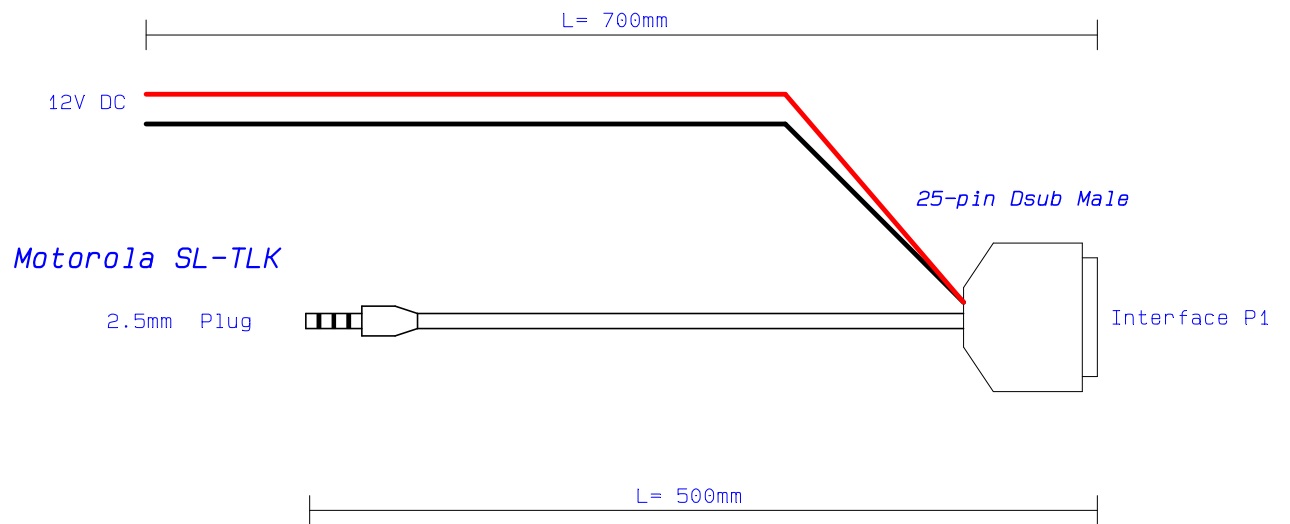

Mimer Network Interface

25-pin Dsub Male

Motorola SL-TLK

2.5mm Plug

Connection cable	Drawn by NEB	Page no 1
Document Motorola SL1600	Rev A	Date 20-02-26
		Nr
LS Elektronik AB		3260-05