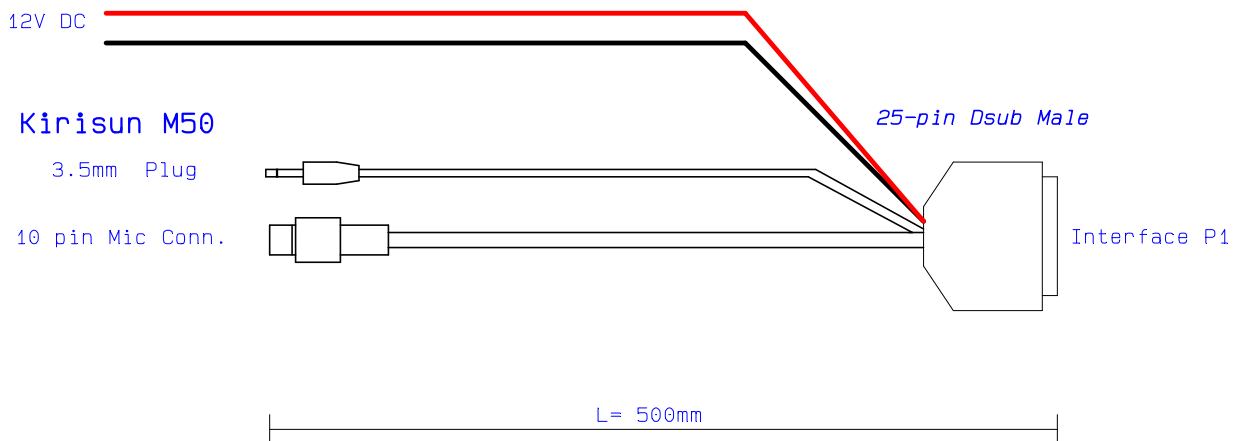

# Mimer Network Interface

25-pin Dsub Male

## Kirisun M50

10 pin Mic Connector

3.5mm Speaker Plug

L = 700mm

Connection cable	Drawn by NEB	Page no 1
Document Kirisun M50	Rev A	Date 20-02-26
		Nr
LS Elektronik AB		3258-05