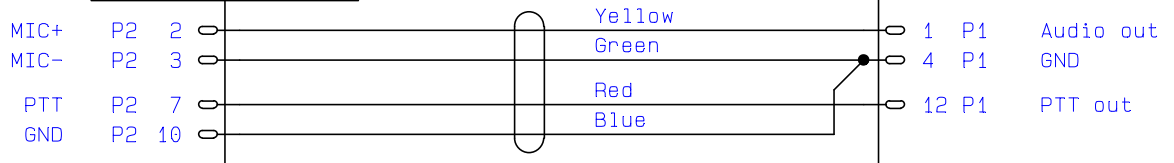

# Mimer Network Interface

25-pin Dsub Male

## Kirisun M50

10 pin Mic Connector

3.5mm Speaker Plug

L = 700mm

Connection cable	Drawn by NEB	Page no 1
Document Kirisun M50	Rev A	Date 20-02-26
		Nr
LS Elektronik AB		3258-05