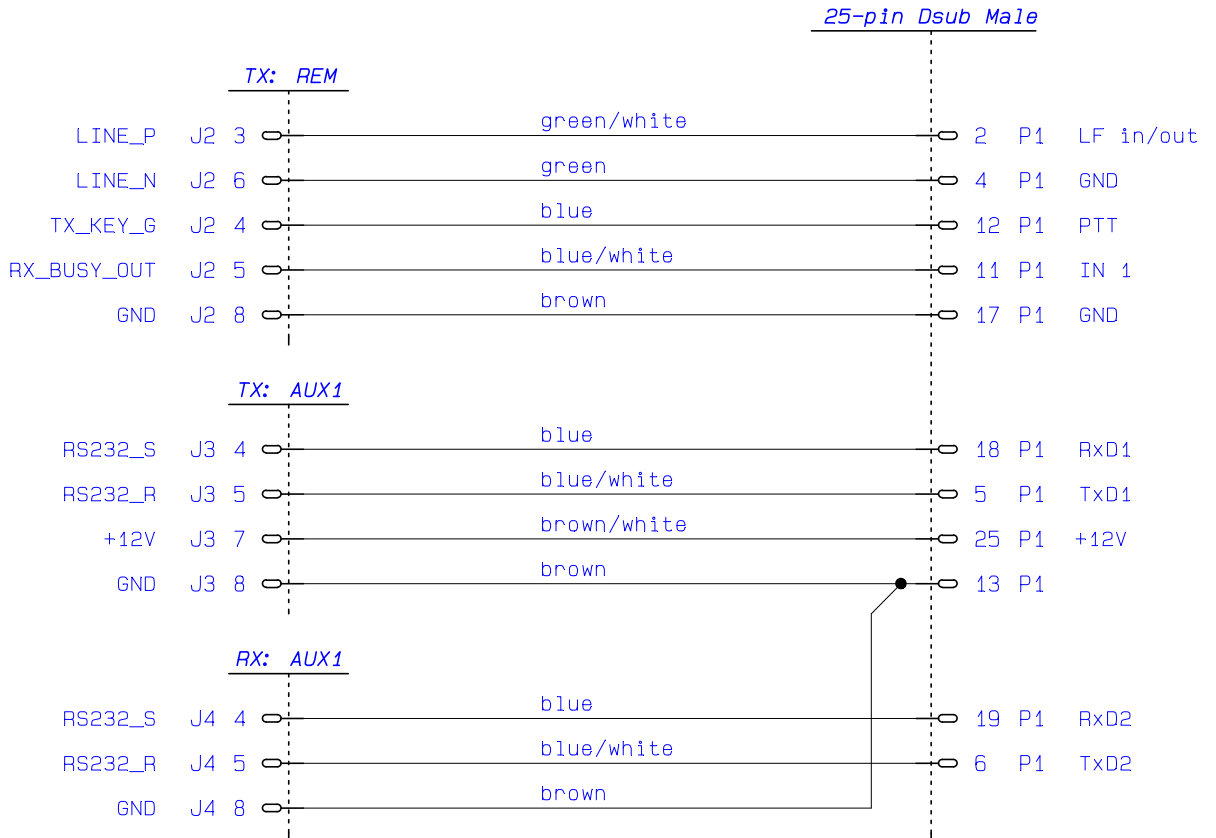

RJ-45 8-pole

Plug seen from cable entry

Connection Cable	Drawn by NEB	Page no 1
Document Cable drawing	Rev B	Date 17-08-08
JOTRON TR-7750	Nr	
LS Elektronik AB	3179-05	