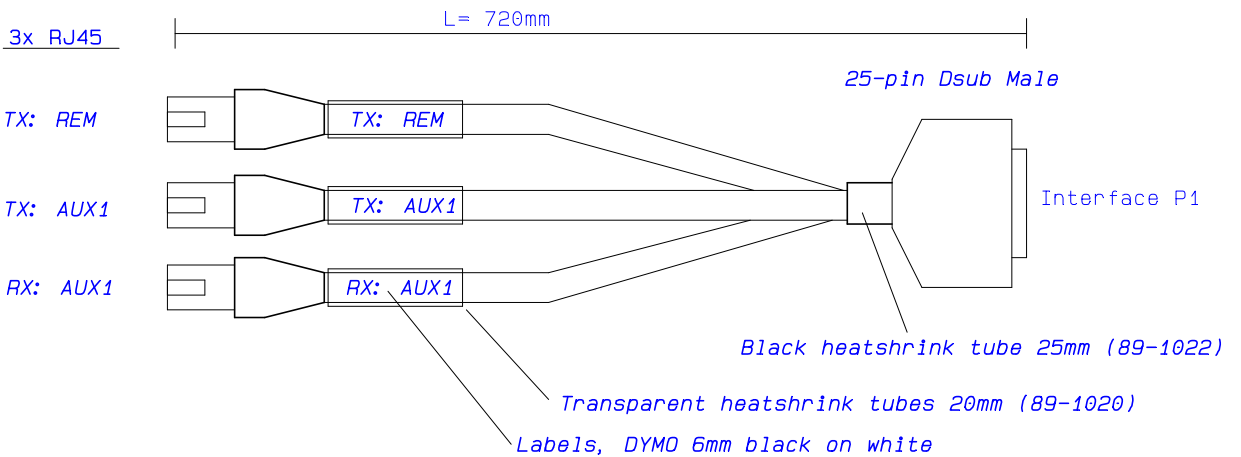

RJ-45 8-pole

Plug seen from cable entry

Connection Cable	Drawn by NEB	Page no 1
Document Cable drawing	Rev B	Date 17-08-08
JOTRON TR-7750	Nr	
LS Elektronik AB	3179-05	