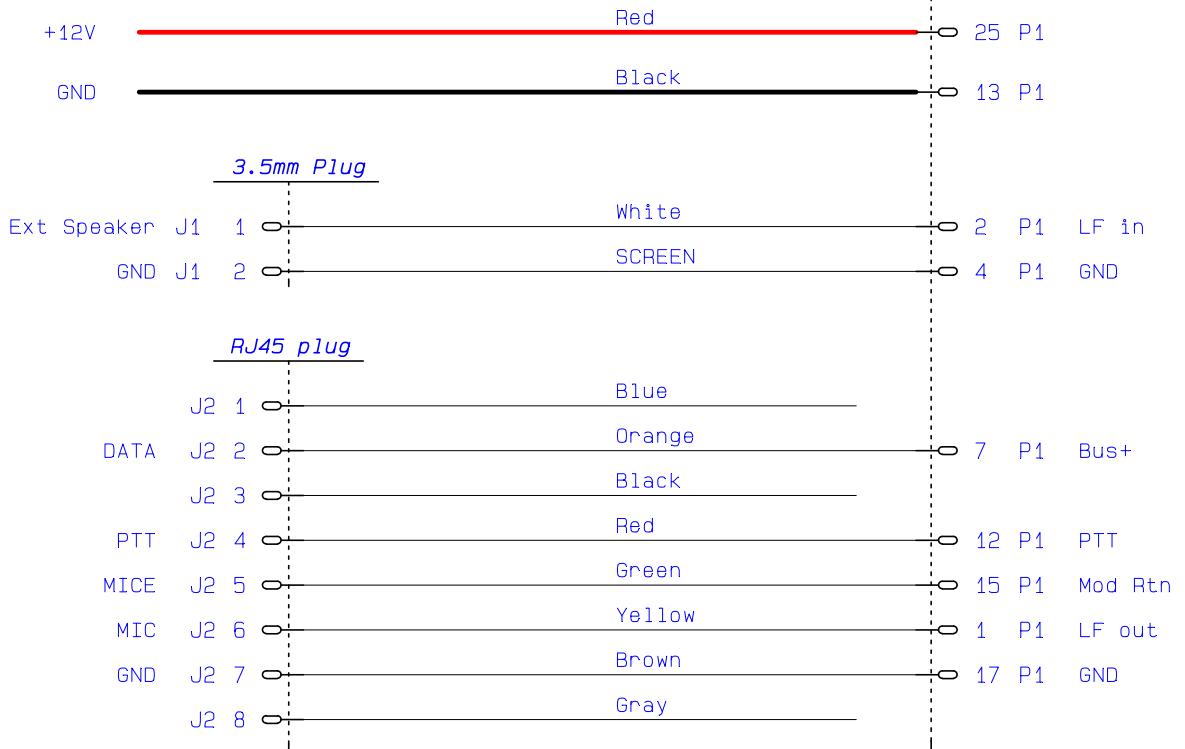

RJ-45 8-pole

Plug seen from cable entry

25-pin Dsub Male

L = 500mm

Ext Speaker Connector
3.5mm plug

Mic Connector
RJ45 Plug

25-pin Dsub Male

Interface P1

L = 700mm

Connection Cable	Drawn by NEB	Page no 1
Document Cable drawing	Rev A	Date 18-11-29
ICOM IC-A120, with LF Transf.	Nr	
LS Elektronik AB	3166/02-05	